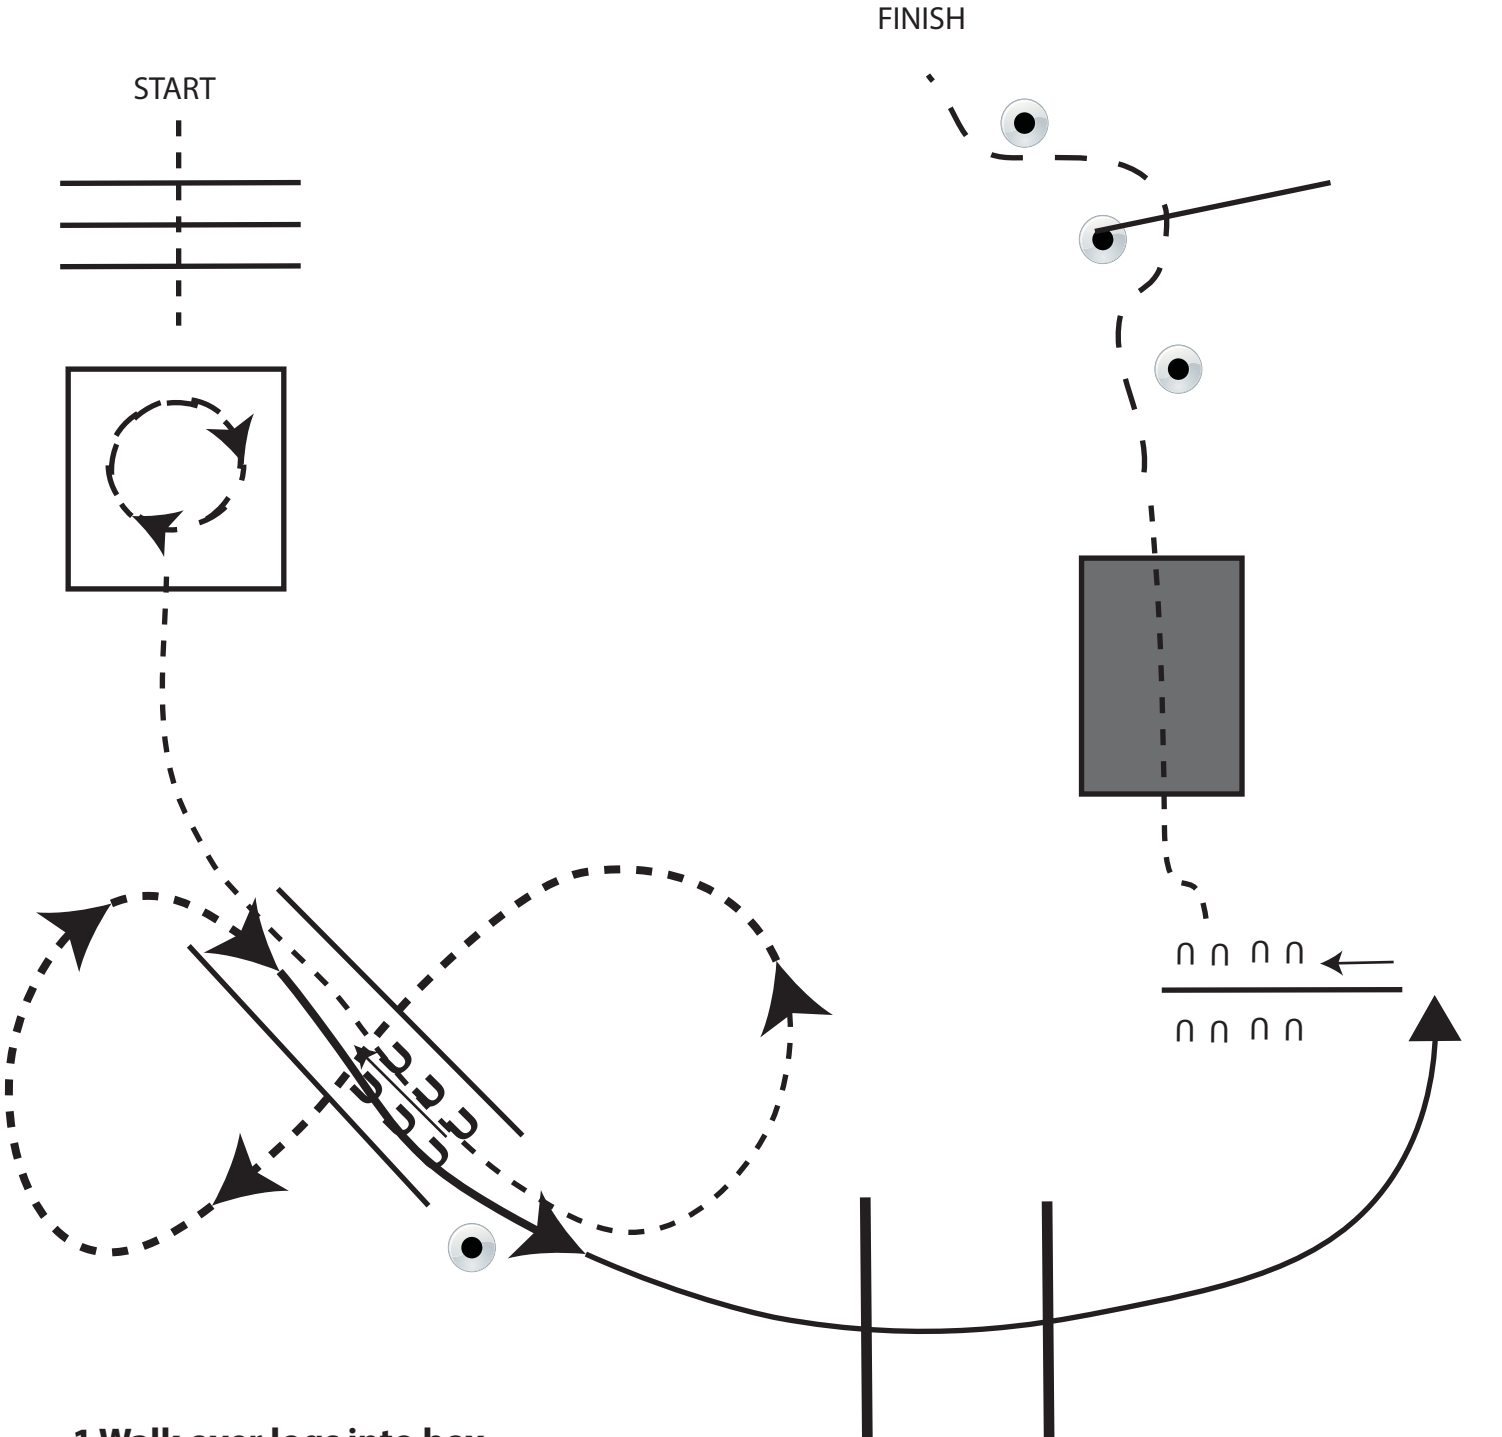

Texas POAC -IBC OPEN SHOW

10-13, 14-18 and 19 and Over, Jr. & Sr Trail
Show Date Oct. 31- Nov 1, 2020

- 1 Walk over logs into box
2. Turn 360° turn (right or left)
3. Walk out of box and trot through chute and around as drawn
4. Stop at end of chute & back thru chute
5. Lope thru chute & over logs on left lead to sidepass
6. Sidepass left
7. Walk to and over bridge
8. Trot thru cones and over log to finish

WALK - - - - -
TROT - . - . -
LOPE —————

Texas POAC -IBC OPEN SHOW

In-Hand Trail

Show Date Oct. 31- Nov 1, 2020

- 1 Walk over logs into box
2. Turn 360° turn (right or left)
3. Walk out of box and walk through chute
4. Stop at end of chute & back thru chute
5. Trot thru chute & over logs to sidepass
6. Sidepass right
7. Walk to and over bridge
8. Walk thru cones and over log to finish

WALK - - - - -
TROT - . - . -
LOPE —————

Texas POAC -IBC OPEN SHOW

Leadline 6 & Under

Show Date Oct. 31- Nov 1, 2020

Texas POAC -IBC OPEN SHOW

All Walk Trot

Show Date Oct. 31- Nov 1, 2020

- 1 Walk over logs into box
2. Turn 360° turn (right or left)
3. Walk out of box and trot through chute and around as drawn
4. Stop at end of chute & back thru chute
5. Trot thru chute & over logs to sidepass
6. Sidepass left
7. Walk to and over bridge
8. Trot thru cones and over log to finish