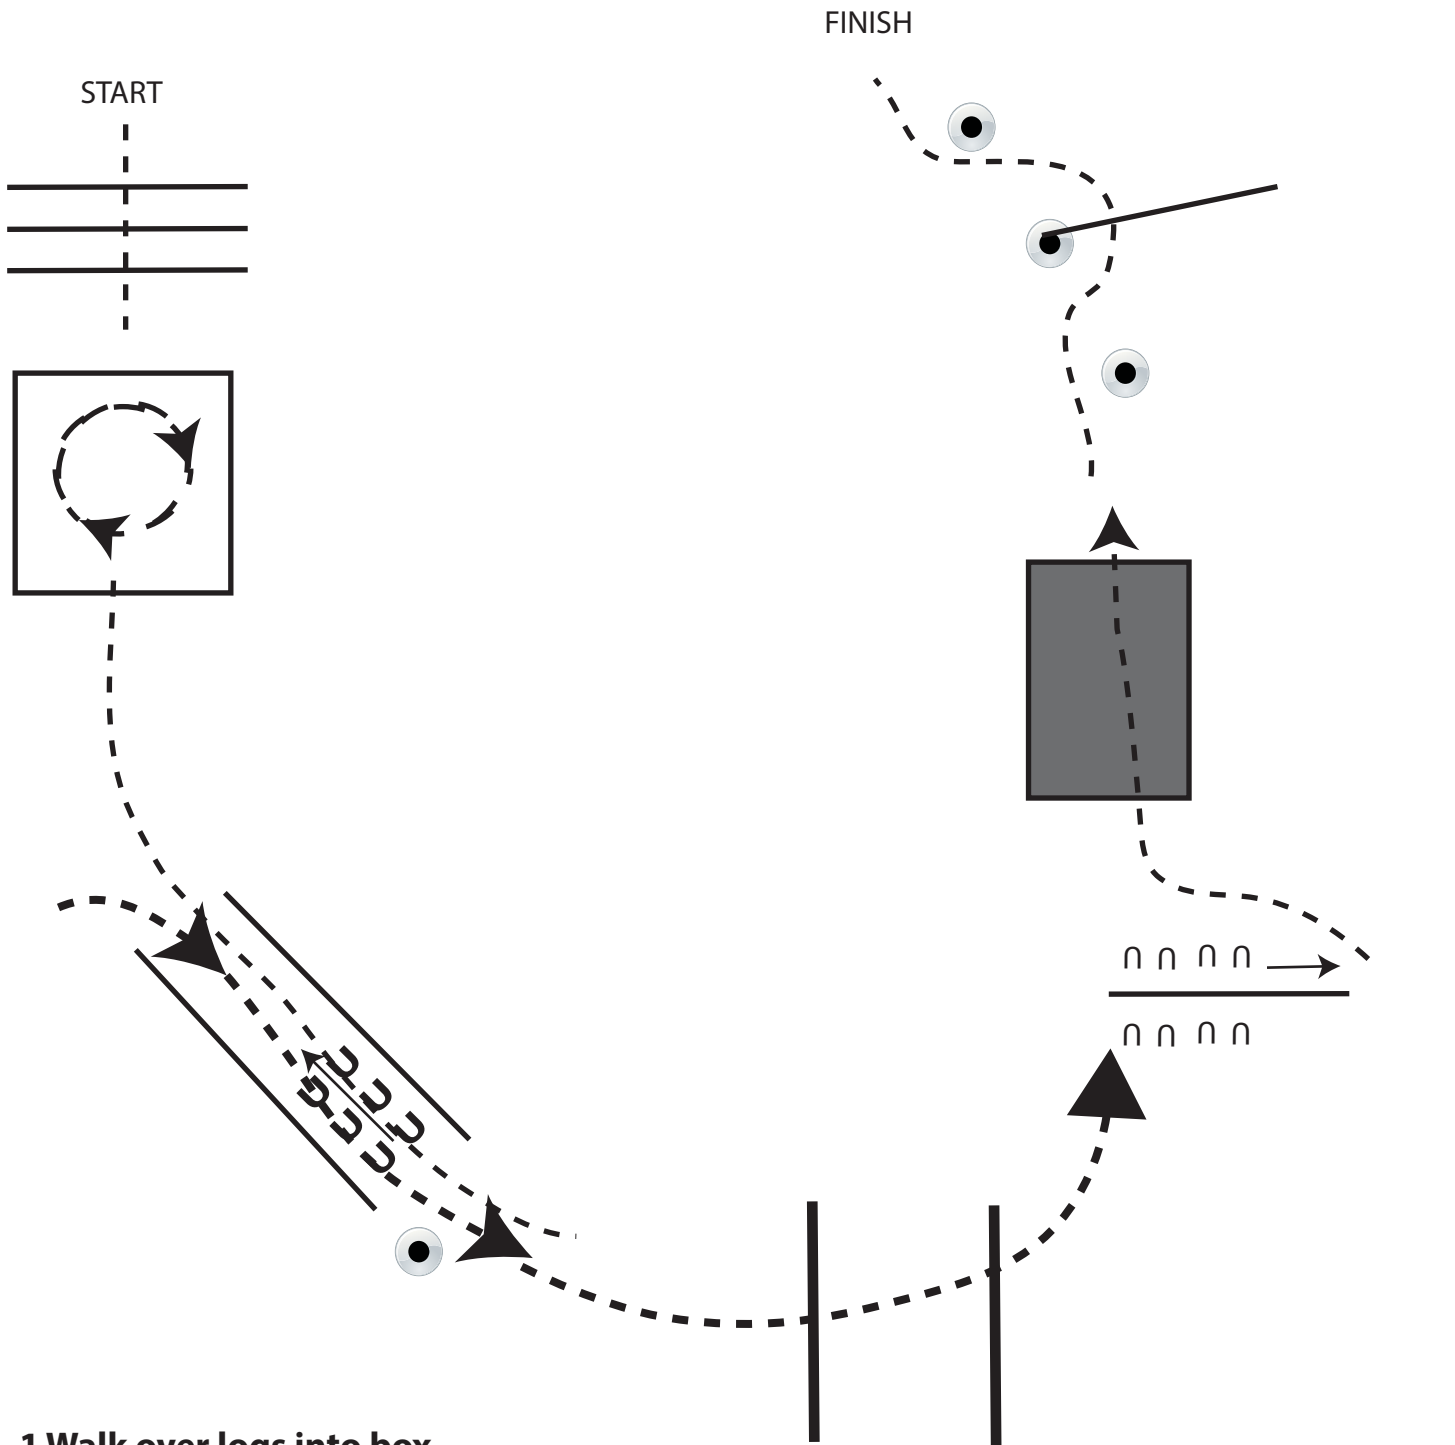

Texas POAC -IBC OPEN SHOW

10-13, 14-18 and 19 and Over, Jr. & Sr Trail
Show Date Oct. 31- Nov 1, 2020

- 1 Walk over logs into box
2. Turn 360° turn (right or left)
3. Walk out of box and trot through chute and around as drawn
4. Stop at end of chute & back thru chute
5. Lope thru chute & over logs on left lead to sidepass
6. Sidepass left
7. Walk to and over bridge
8. Trot thru cones and over log to finish

WALK - - - - -
TROT - . - . -
LOPE —————

Texas POAC -IBC OPEN SHOW

In-Hand Trail

Show Date Oct. 31- Nov 1, 2020

- 1 Walk over logs into box
2. Turn 360° turn (right or left)
3. Walk out of box and walk through chute
4. Stop at end of chute & back thru chute
5. Trot thru chute & over logs to sidepass
6. Sidepass right
7. Walk to and over bridge
8. Walk thru cones and over log to finish

WALK - - - - -
TROT - . - . -
LOPE —————

Texas POAC -IBC OPEN SHOW

Leadline 6 & Under

Show Date Oct. 31- Nov 1, 2020

Texas POAC -IBC OPEN SHOW

All Walk Trot

Show Date Oct. 31- Nov 1, 2020

- 1 Walk over logs into box
2. Turn 360° turn (right or left)
3. Walk out of box and trot through chute and around as drawn
4. Stop at end of chute & back thru chute
5. Trot thru chute & over logs to sidepass
6. Sidepass left
7. Walk to and over bridge
8. Trot thru cones and over log to finish