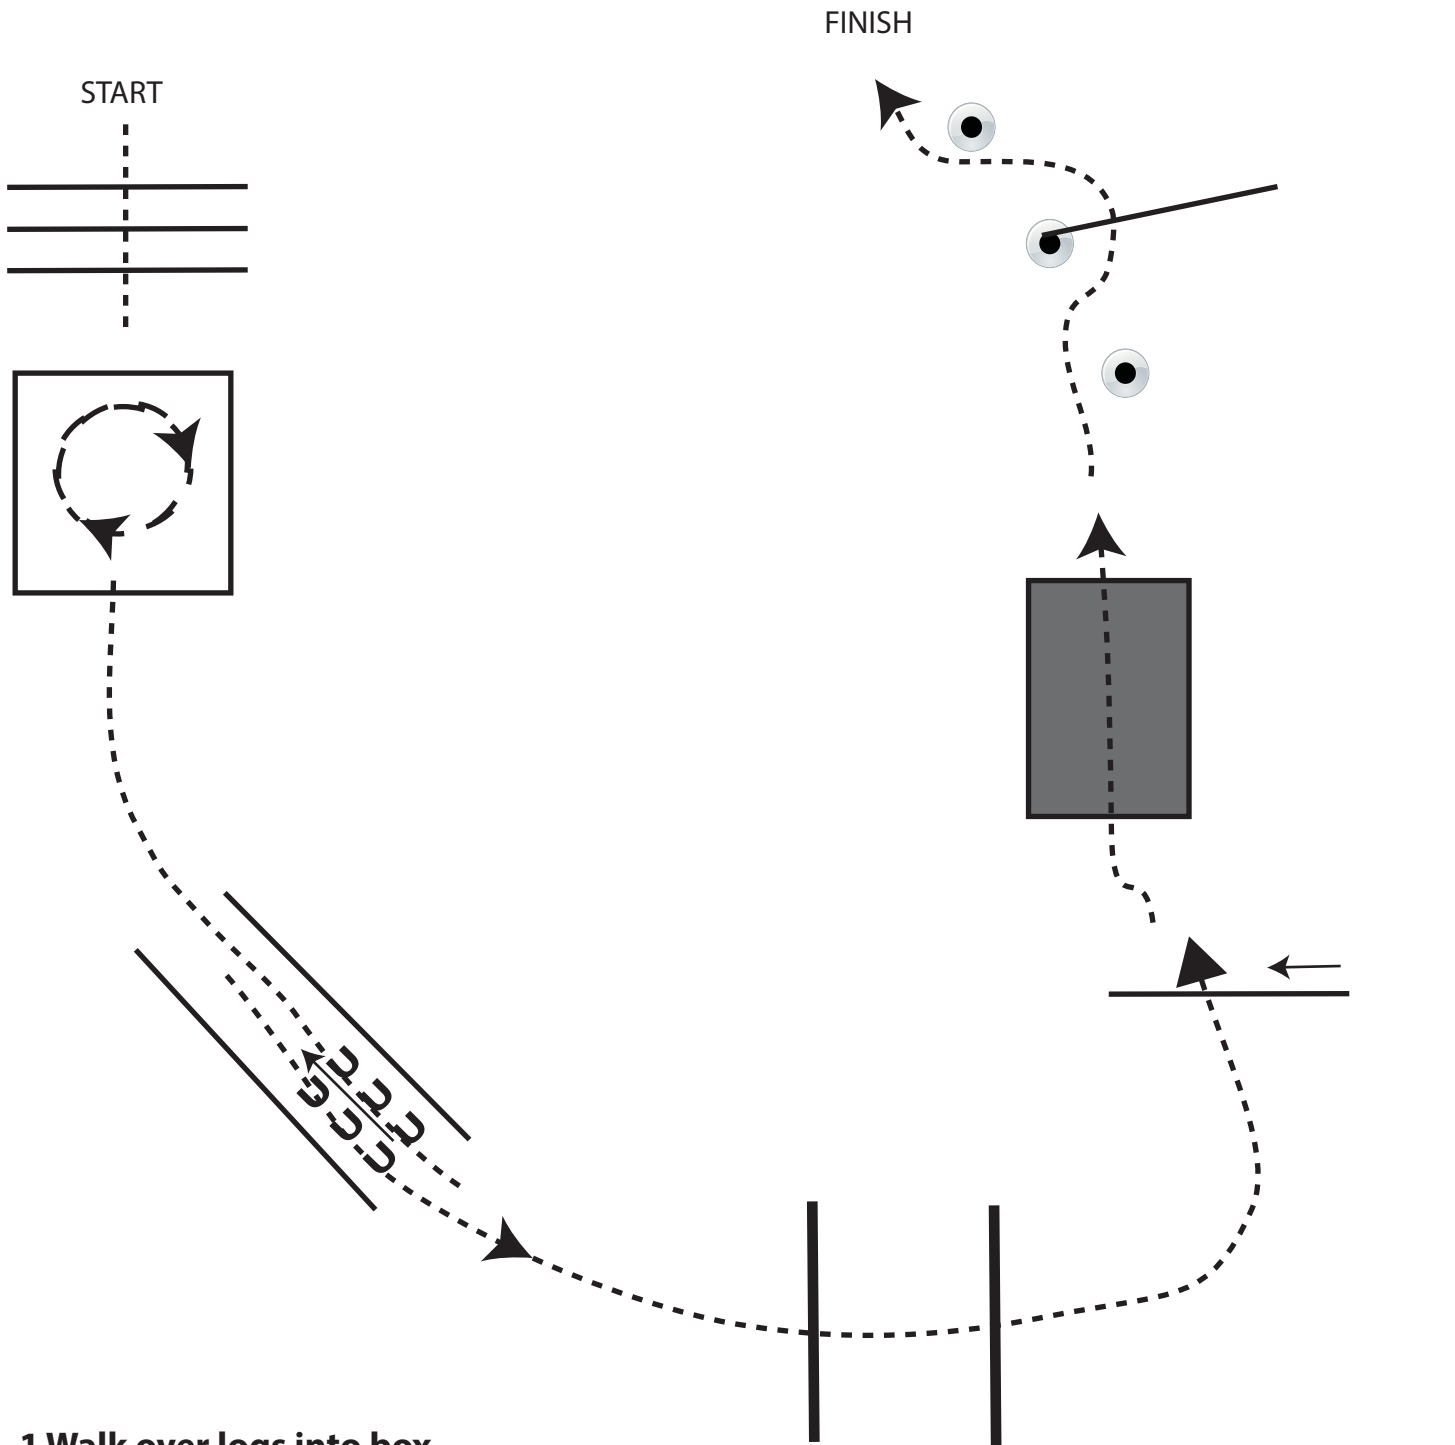

Texas POAC -IBC OPEN SHOW

10-13, 14-18 and 19 and Over, Jr. & Sr Trail
Show Date Oct. 31- Nov 1, 2020

- 1 Walk over logs into box
2. Turn 360° turn (right or left)
3. Walk out of box and trot through chute and around as drawn
4. Stop at end of chute & back thru chute
5. Lope thru chute & over logs on left lead to sidepass
6. Sidepass left
7. Walk to and over bridge
8. Trot thru cones and over log to finish

WALK - - - - -
TROT - . - . -
LOPE —————

Texas POAC -IBC OPEN SHOW

In-Hand Trail

Show Date Oct. 31- Nov 1, 2020

- 1 Walk over logs into box
2. Turn 360° turn (right or left)
3. Walk out of box and walk through chute
4. Stop at end of chute & back thru chute
5. Trot thru chute & over logs to sidepass
6. Sidepass right
7. Walk to and over bridge
8. Walk thru cones and over log to finish

WALK - - - - -
TROT - . - . -
LOPE —————

Texas POAC -IBC OPEN SHOW

Leadline 6 & Under

Show Date Oct. 31- Nov 1, 2020

Texas POAC -IBC OPEN SHOW

All Walk Trot

Show Date Oct. 31- Nov 1, 2020

- 1 Walk over logs into box
2. Turn 360° turn (right or left)
3. Walk out of box and trot through chute and around as drawn
4. Stop at end of chute & back thru chute
5. Trot thru chute & over logs to sidepass
6. Sidepass left
7. Walk to and over bridge
8. Trot thru cones and over log to finish