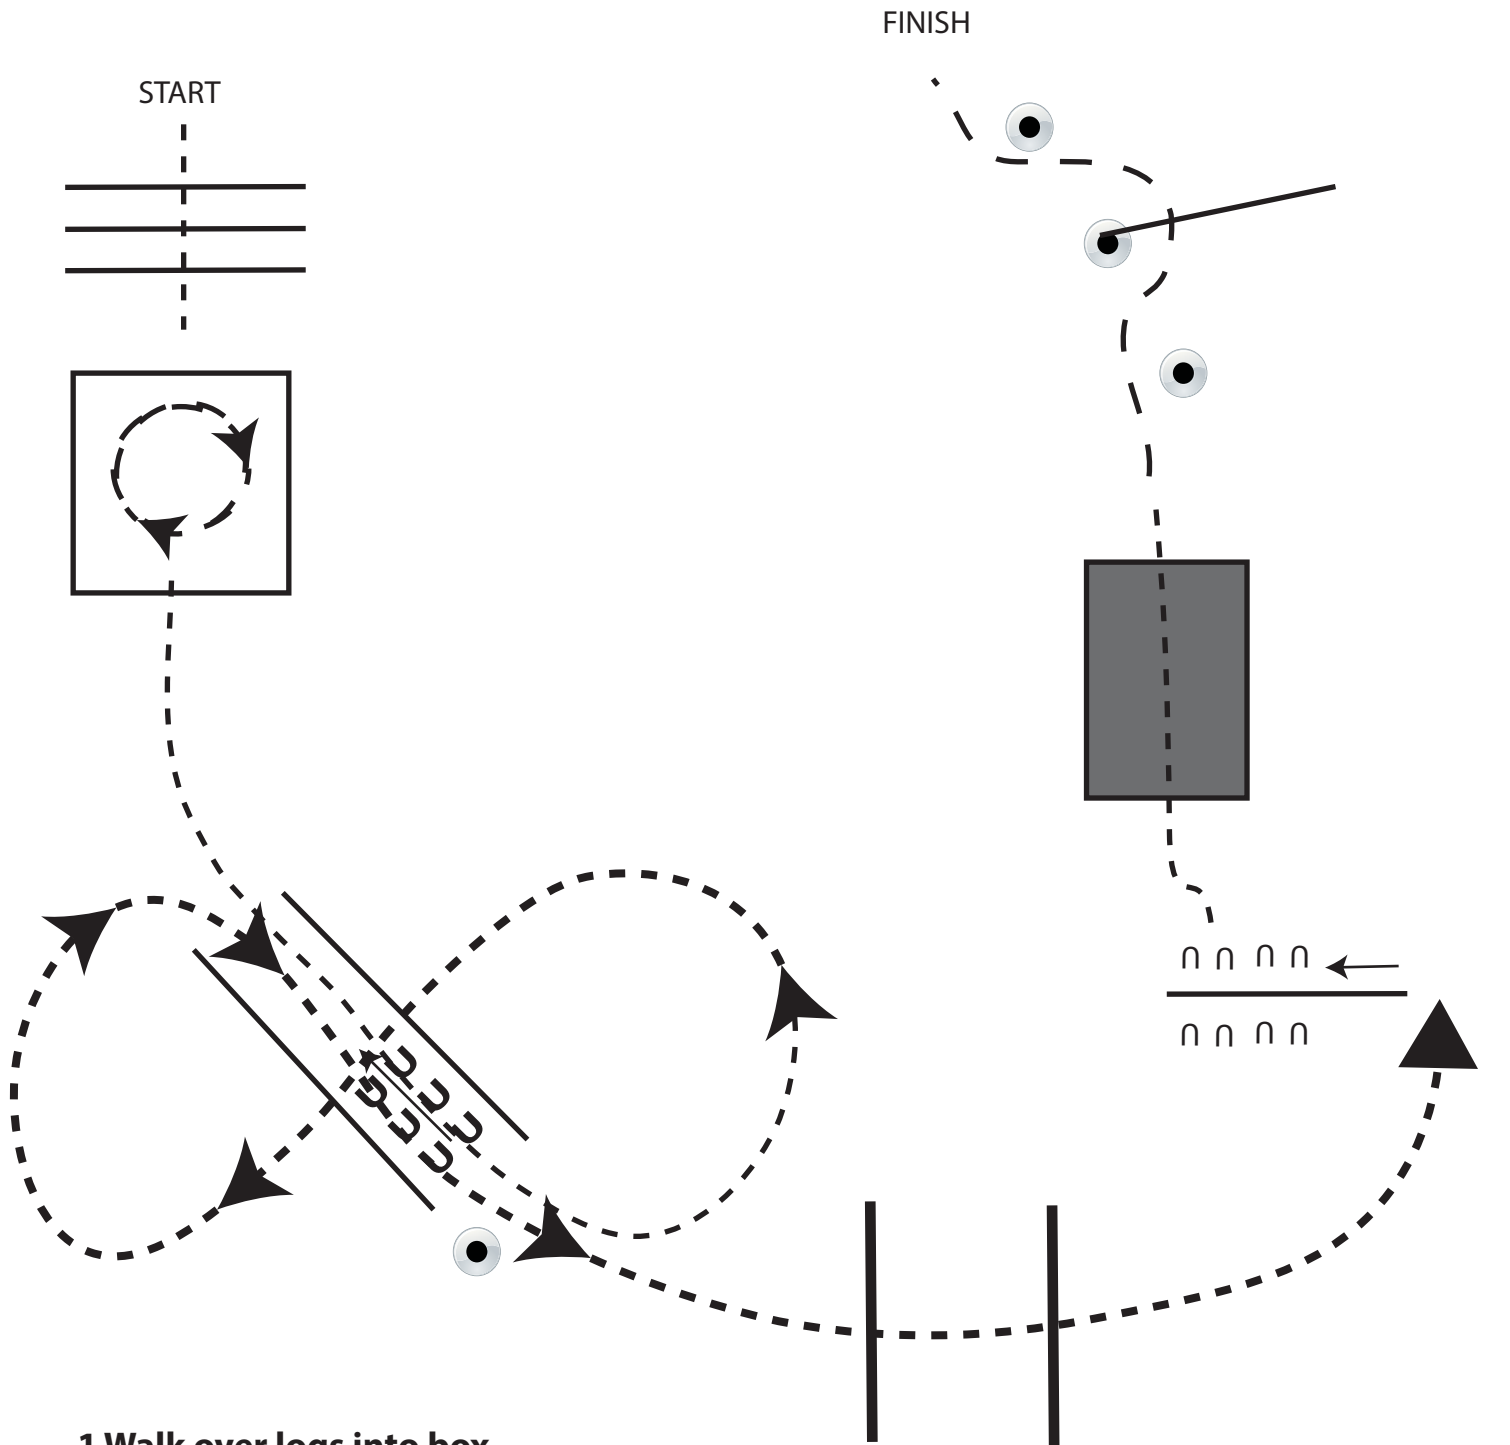

Texas POAC -IBC OPEN SHOW

10-13, 14-18 and 19 and Over, Jr. & Sr Trail
Show Date Oct. 31- Nov 1, 2020

- 1 Walk over logs into box
2. Turn 360° turn (right or left)
3. Walk out of box and trot through chute and around as drawn
4. Stop at end of chute & back thru chute
5. Lope thru chute & over logs on left lead to sidepass
6. Sidepass left
7. Walk to and over bridge
8. Trot thru cones and over log to finish

WALK - - - - -
TROT - . - . -
LOPE —————

Texas POAC -IBC OPEN SHOW

In-Hand Trail

Show Date Oct. 31- Nov 1, 2020

- 1 Walk over logs into box
2. Turn 360° turn (right or left)
3. Walk out of box and walk through chute
4. Stop at end of chute & back thru chute
5. Trot thru chute & over logs to sidepass
6. Sidepass right
7. Walk to and over bridge
8. Walk thru cones and over log to finish

WALK - - - - -
TROT - . - . -
LOPE —————

Texas POAC -IBC OPEN SHOW

Leadline 6 & Under

Show Date Oct. 31- Nov 1, 2020

Texas POAC -IBC OPEN SHOW

All Walk Trot

Show Date Oct. 31- Nov 1, 2020

- 1 Walk over logs into box
2. Turn 360° turn (right or left)
3. Walk out of box and trot through chute and around as drawn
4. Stop at end of chute & back thru chute
5. Trot thru chute & over logs to sidepass
6. Sidepass left
7. Walk to and over bridge
8. Trot thru cones and over log to finish

WALK - - - - -
TROT - . - . -
LOPE —————